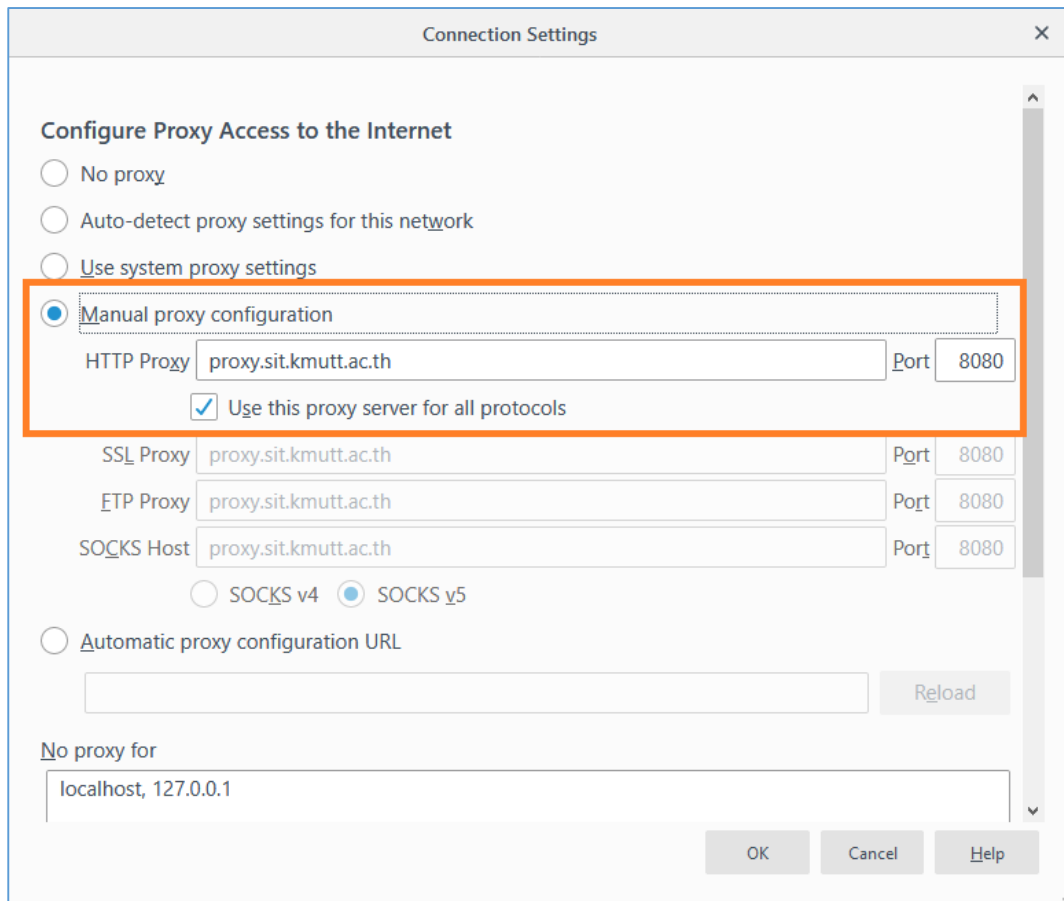

Set SIT proxy for Mozilla Firefox Browser

1. Choose  > Options

2. Scroll mouse to the bottom page and click at Settings...

3. Choose Manual proxy configuration
4. Fill in HTTP Proxy proxy.sit.kmutt.ac.th Port 8080
5. Check box at Use this proxy server for all protocols
6. Click OK