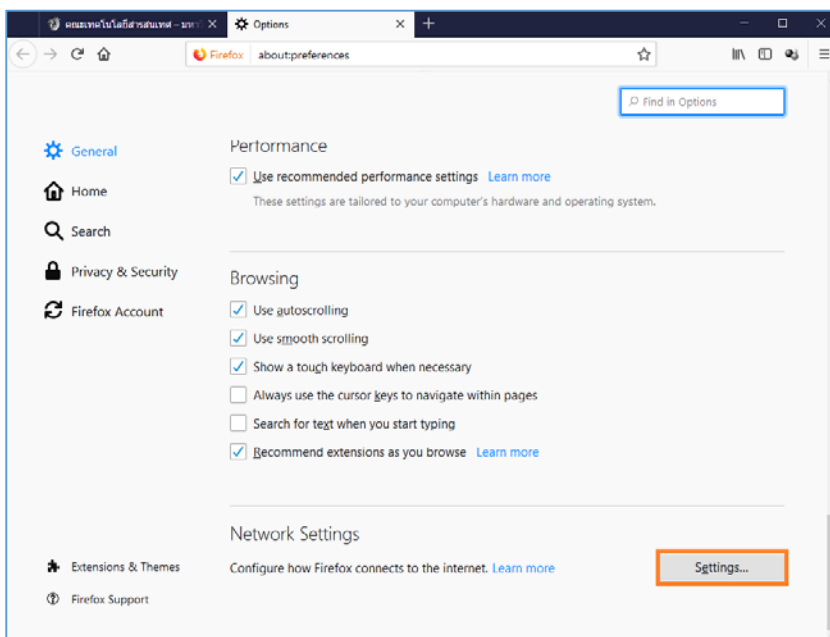

Set SIT proxy for Mozilla Firefox Browser

1. Choose  > Options

2. Scroll mouse to the bottom page and click at Settings...

3. Choose Manual proxy configuration
4. Fill in HTTP Proxy proxy.sit.kmutt.ac.th Port 8080
5. Check box at Use this proxy server for all protocols
6. Click OK