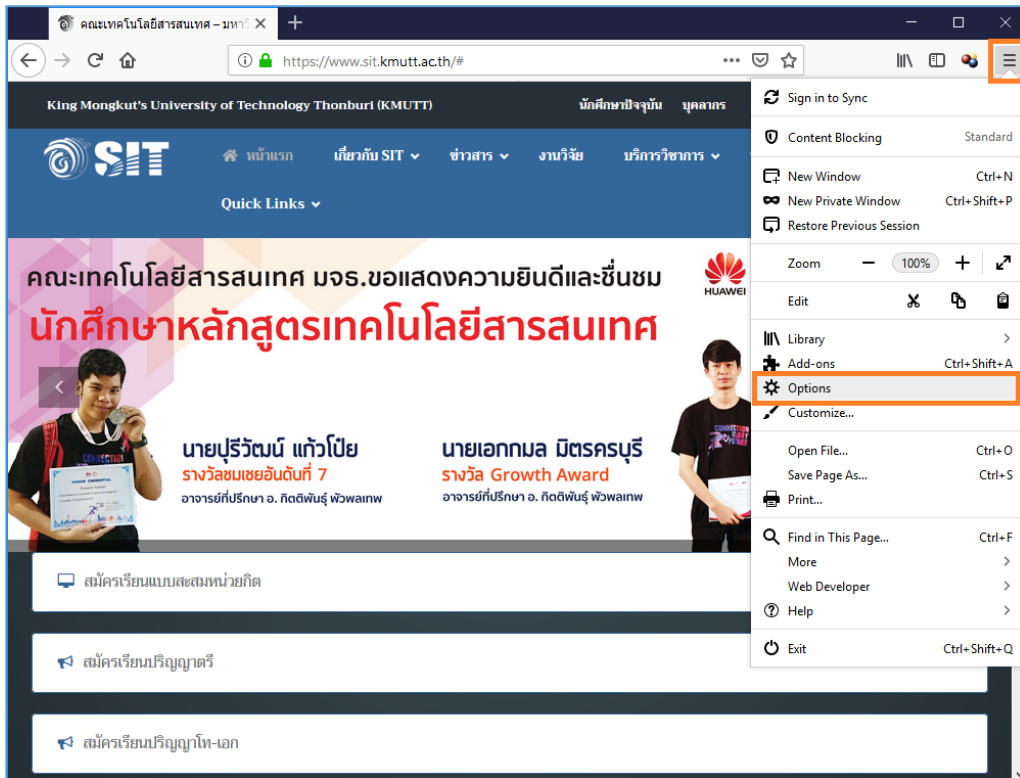

Set SIT proxy for Mozilla Firefox Browser

1. Choose  > Options

2. Scroll mouse to the bottom page and click at Settings...

3. Choose Manual proxy configuration
4. Fill in HTTP Proxy proxy.sit.kmutt.ac.th Port 8080
5. Check box at Use this proxy server for all protocols
6. Click OK