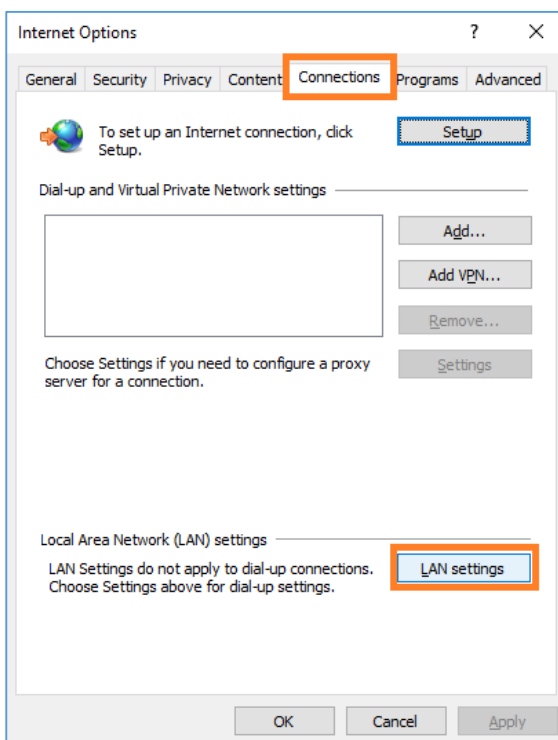

## Set SIT Proxy for IE Browser

1. Choose  > Internet options

2. Choose TAB menu Connections > LAN settings

3. Check box at Use a proxy server for your LAN ...
4. Fill in Address: proxy.sit.kmutt.ac.th Port: 8080 and click OK