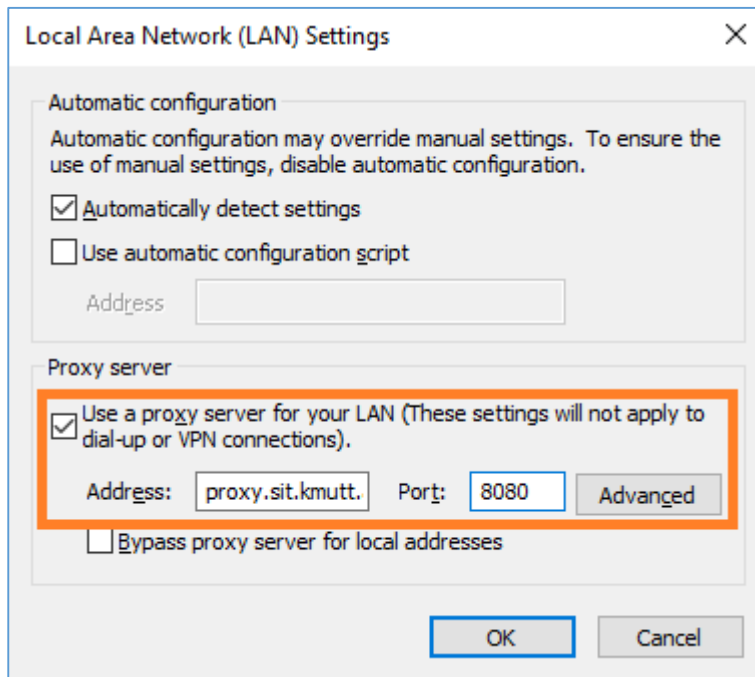

## Set SIT Proxy for IE Browser

1. Choose  > Internet options

2. Choose TAB menu Connections > LAN settings

3. Check box at Use a proxy server for your LAN ...
4. Fill in Address: proxy.sit.kmutt.ac.th Port: 8080 and click OK