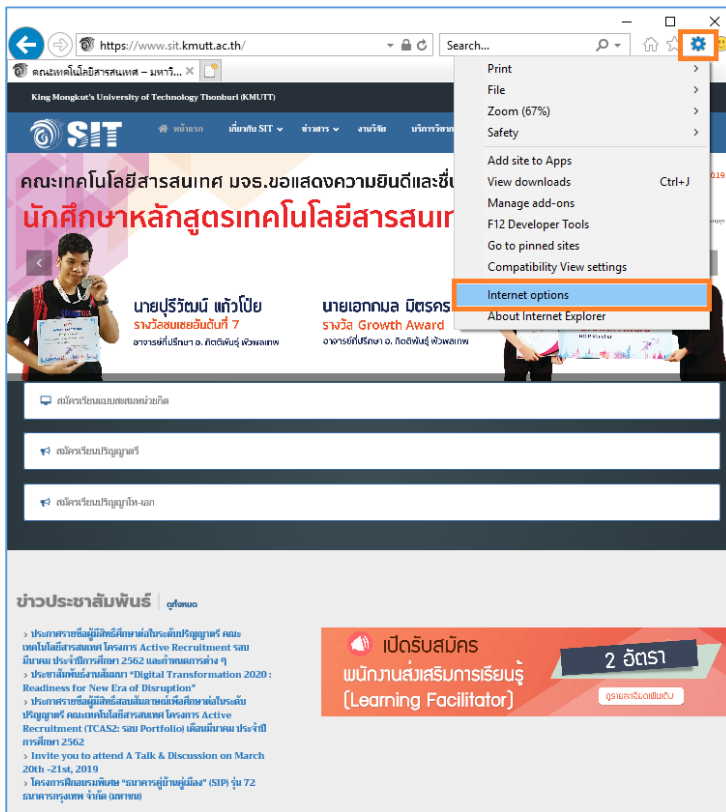

## Set SIT Proxy for IE Browser

1. Choose  > Internet options

2. Choose TAB menu Connections > LAN settings

3. Check box at Use a proxy server for your LAN ...
4. Fill in Address: proxy.sit.kmutt.ac.th Port: 8080 and click OK